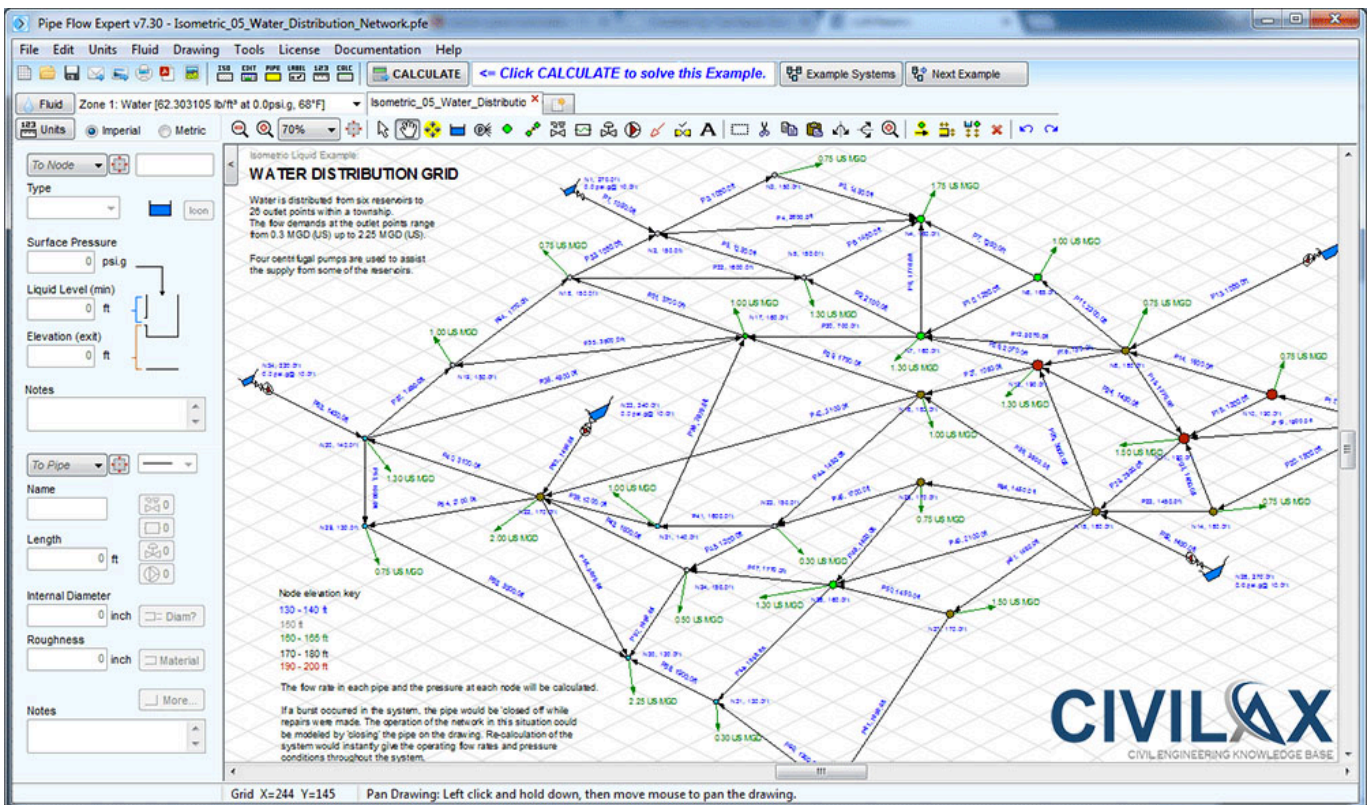

[Pipe Flow Expert V7.30 Crack](#)

[Pipe Flow Expert V7.30 Crack](#)